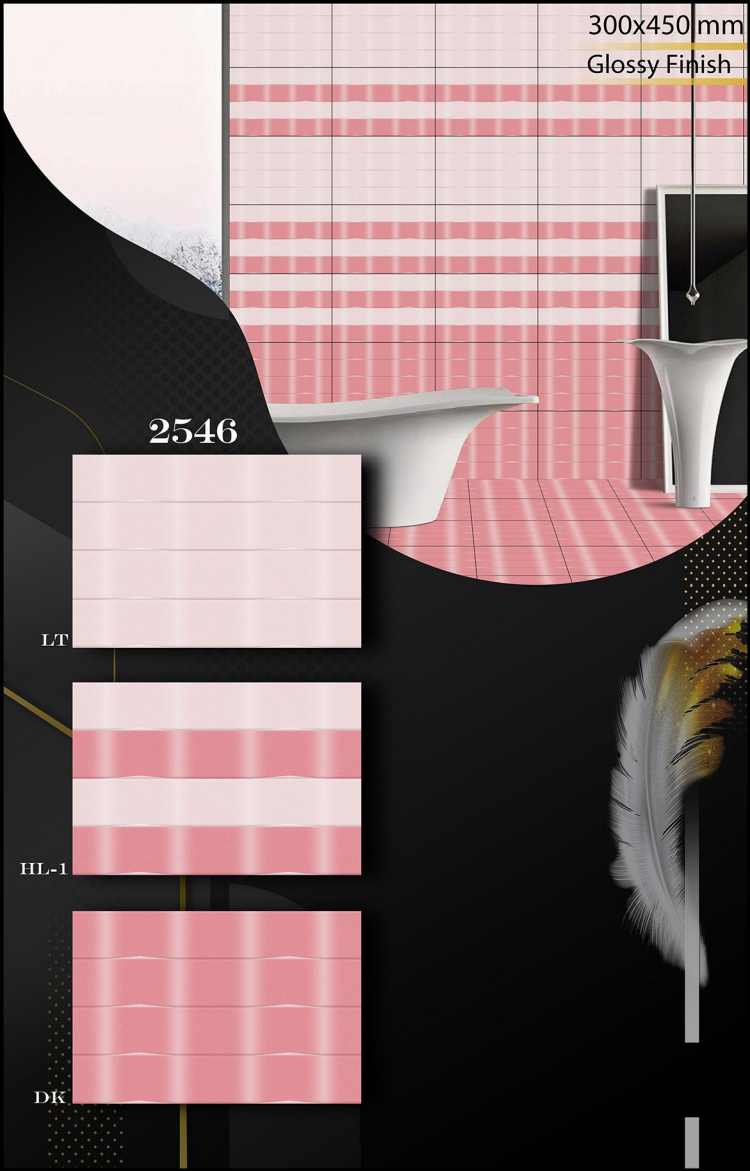

300x450 mm

Glossy Finish

2546

LT

HL-1

DK