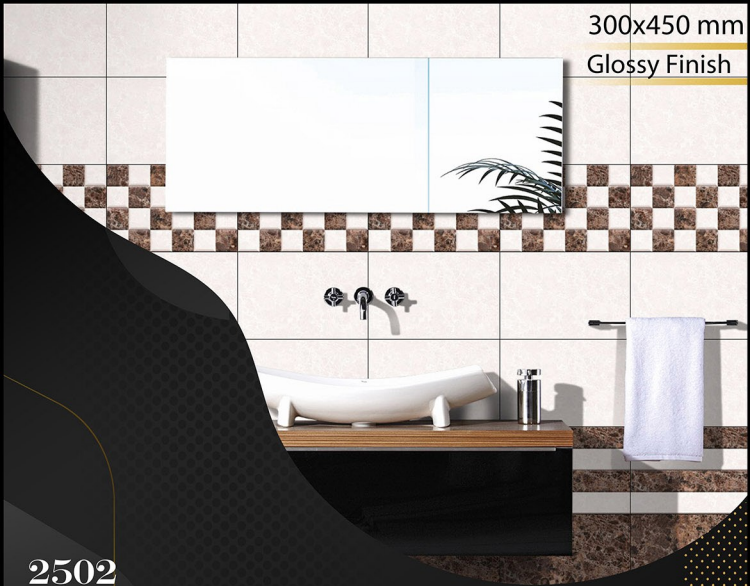

300x450 mm

Glossy Finish

2502