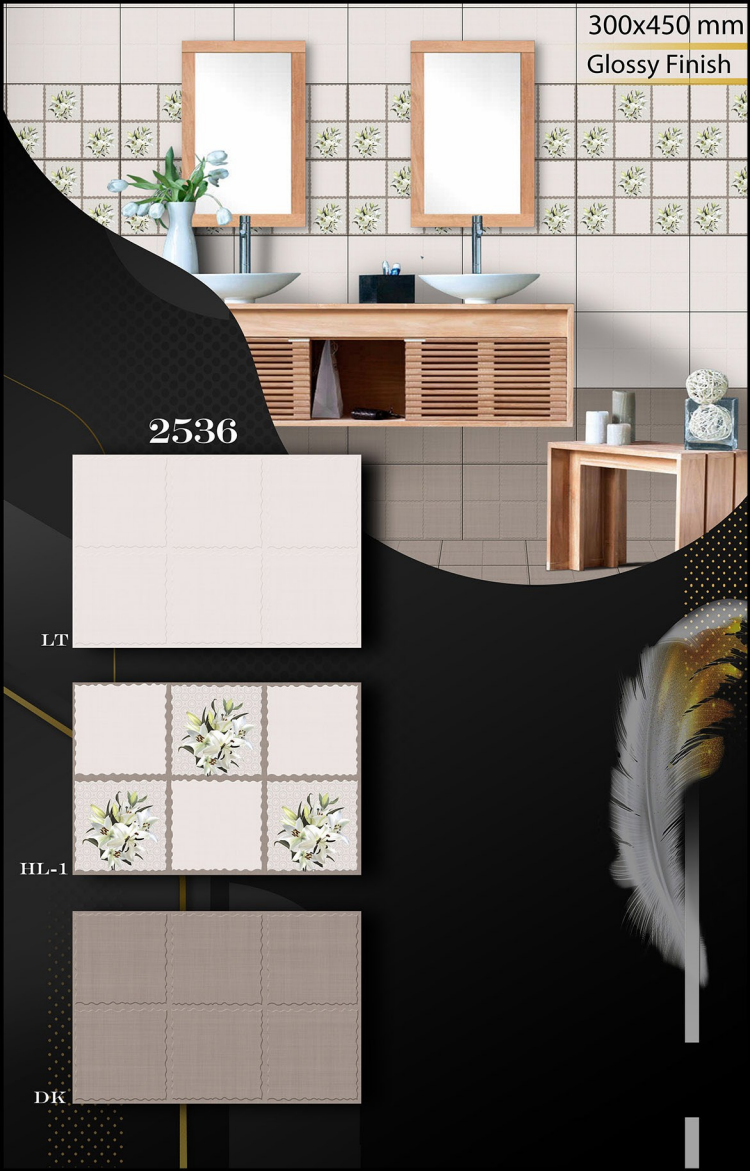

300x450 mm

Glossy Finish

2536

LT

HL-1

DK