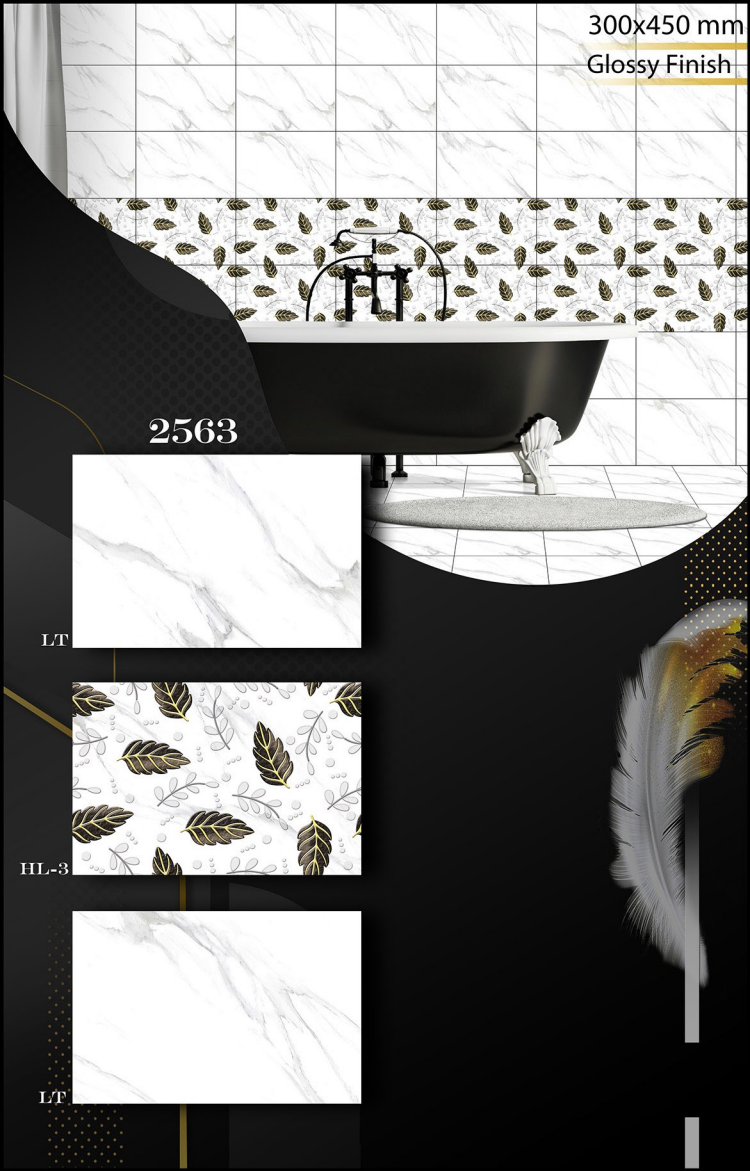

300x450 mm

Glossy Finish

2563

LT

HL-3

LT