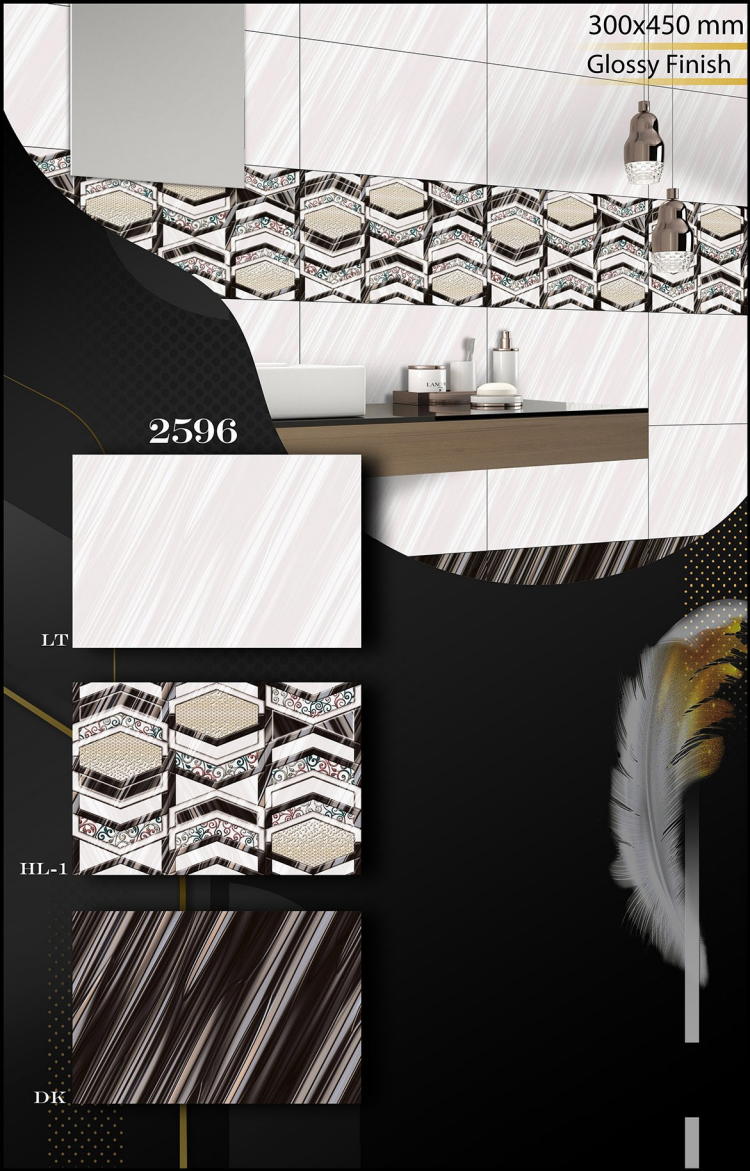

300x450 mm

Glossy Finish

2596

LT

HL-1

DK

300x450 mm

Glossy Finish